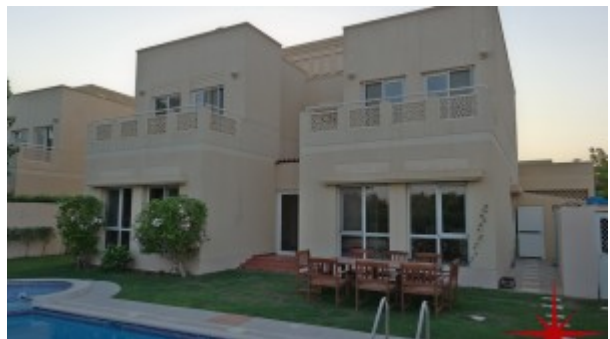

Community features:

- 24/7 security
- Lease management
- Licensed restaurants
- Children's play area
- Community center
- Gymnasium
- Prayers service
- Swimming pool
- Maintenance
- Coffee shop
- Pets allowed
- Firefighting system

Please call us for exclusive viewing

056-2054400/04-3518133

Permit No. 4742

Property Gallery