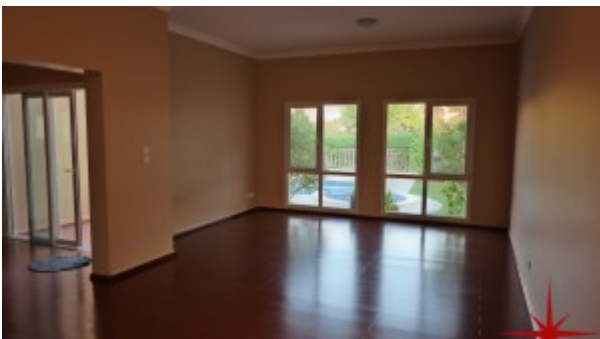

Community features:

- 24/7 security
- Lease management
- Licensed restaurants
- Children's play area
- Community center
- Gymnasium
- Prayers service
- Swimming pool
- Maintenance
- Coffee shop
- Pets allowed
- Firefighting system

Please call us for exclusive viewing

056-2054400/04-3518133

Permit No. 4742

Property Gallery