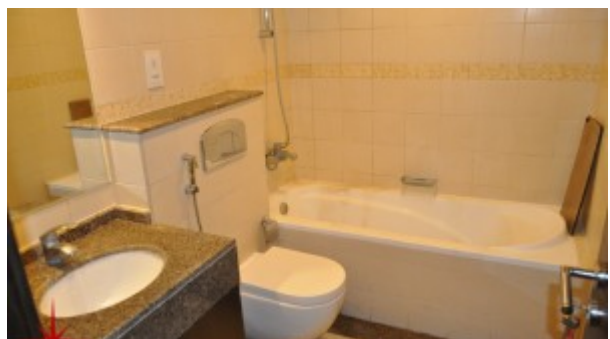

- 24/7 Security
- Central A/C
- Children's swimming pool
- Children's play area inside
- Community Center
- Common washroom
- Firefighting system
- Gymnasium
- Licensed restaurant
- Maintenance
- Swimming pool
- Visitor Parking

Please call us for exclusive viewing
056-2054400/04-3518133
Permit No. 4742

Property Gallery