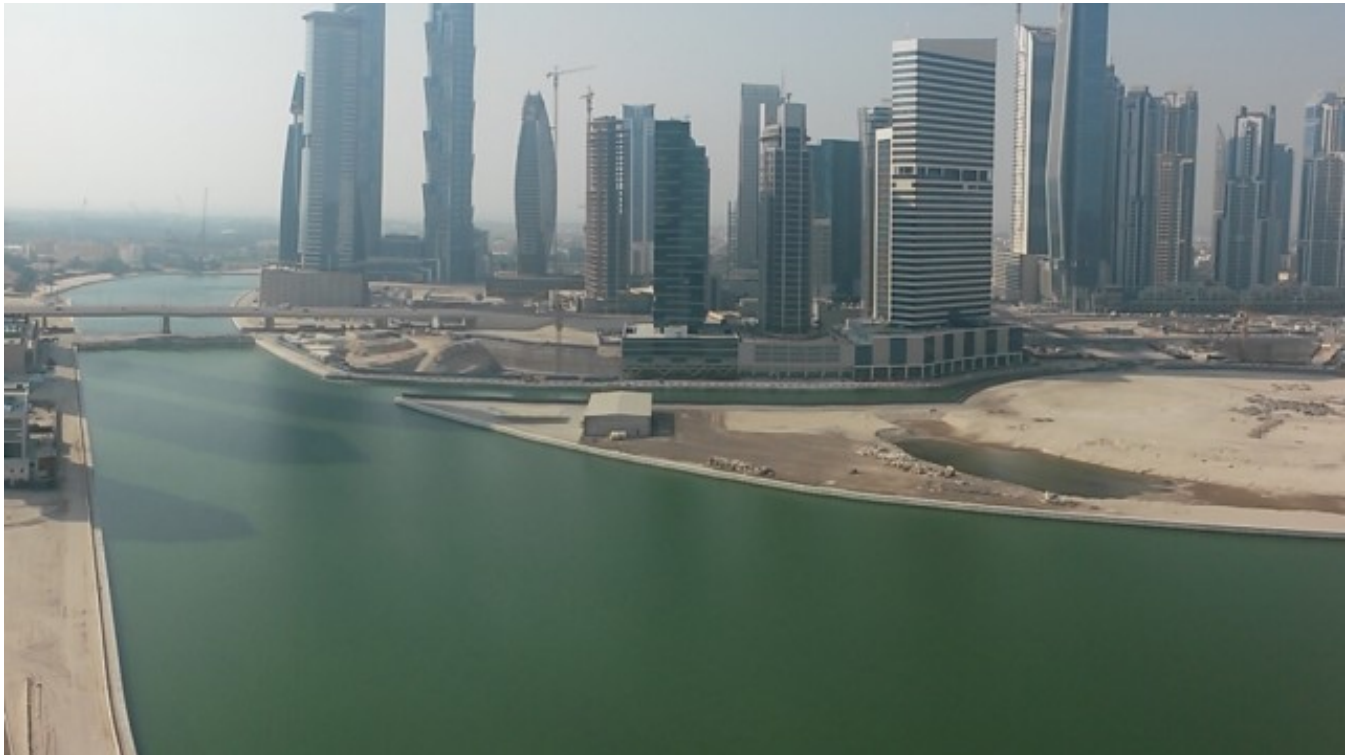

Business Bay – Shell & Core Office with Breathtaking B Bay Lake & JW Marriott View

Property is sold - ID: I/S/C/BSB/NN/**/1013/01 - Business Bay Business Bay - Office

Plot Size	1558 sq ft
Parking	1
Available From	20-Oct-13
Price/Area	1000 sq ft
Posting Date	19/10/2013
External Agency Name	Seven Centuries Real Estate Broker

Shell & Core Office with Breathtaking B Bay Lake & JW Marriott View

BUA 1558 sq.ft Shell & Core Office with Breathtaking Business Bay Lake & JW Marriott View

DEC Business Tower – Business Bay

Work in an ambiance designed to add magnificence to your business. Brainstorm in a highly conducive environment that inspires and empowers. Experience

success beyond your dreams at Business Bay Located in the business capital of the region, this unique tower houses state-of-the-art business centers and offices that embodies luxurious comforts and convenience

Please contact us for exclusive viewing

Please call us for exclusive viewing

056-2054400/04-3518133

Permit No. 4742

Property Gallery