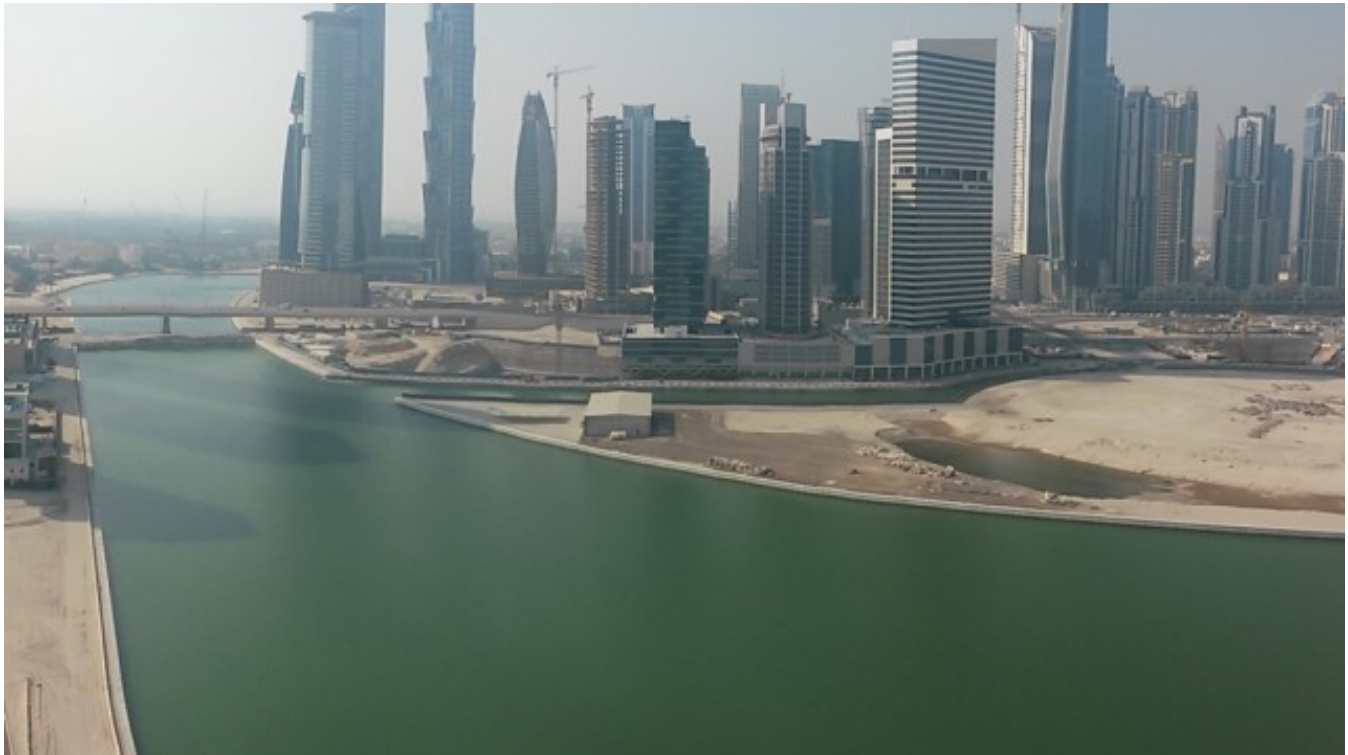

Business Bay – Shell & Core Office with Breathtaking B Bay Lake & JW Marriott View

Property is sold - ID: I/S/C/BSB/NN/**/1013/01 - Business Bay Business Bay - Office

Plot Size	1558 sq ft
Parking	1
Available From	20-Oct-13
Price/Area	1000 sq ft
Posting Date	19/10/2013
External Agency Name	Seven Centuries Real Estate Broker

Shell & Core Office with Breathtaking B Bay Lake & JW Marriott View

BUA 1558 sq.ft Shell & Core Office with Breathtaking Business Bay Lake & JW Marriott View

DEC Business Tower – Business Bay

Work in an ambiance designed to add magnificence to your business. Brainstorm in a highly conductive environment that inspires and empowers. Experience

success beyond your dreams at Business Bay Located in the business capital of the region, this unique tower houses state-of-the-art business centers and offices that embodies luxurious comforts and convenience