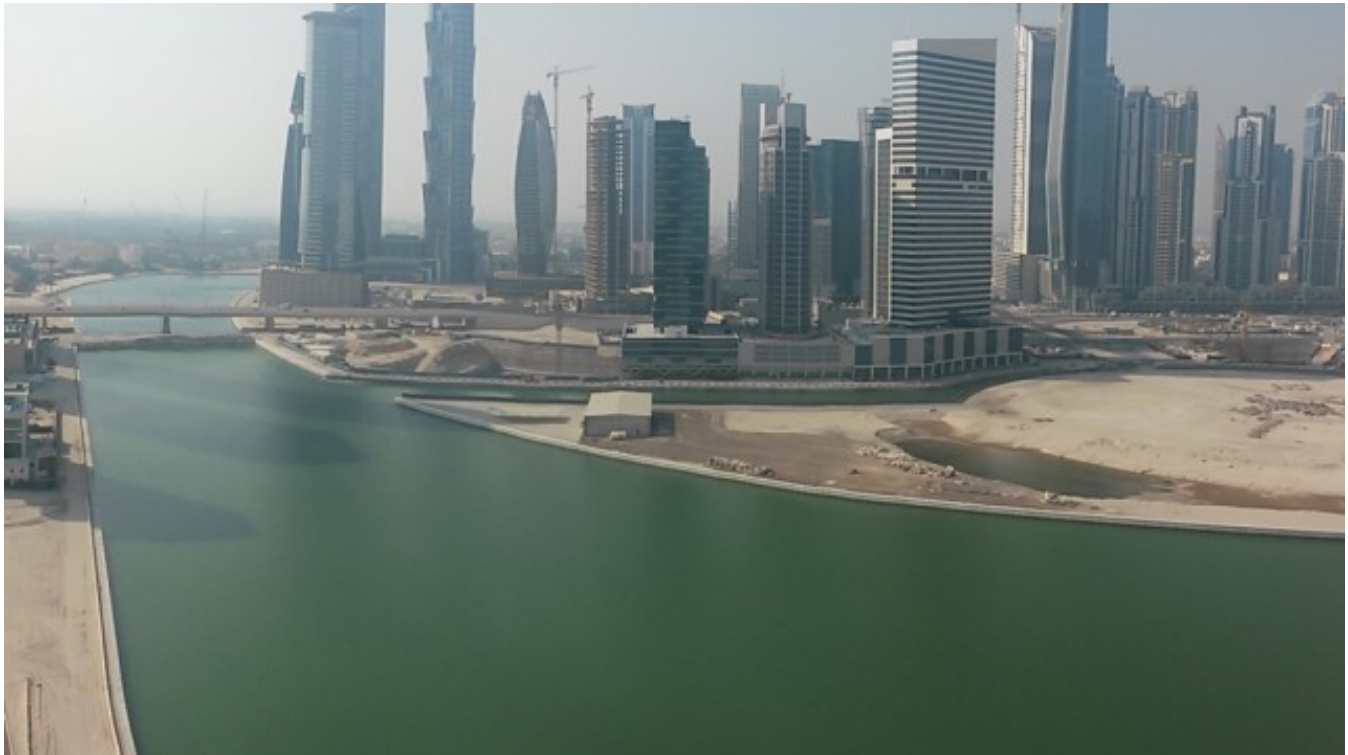

Business Bay – Shell & Core Office with Breathtaking B Bay Lake & JW Marriott View

Property is sold - ID: I/S/C/BSB/NN/**/1013/01 - Business Bay Business Bay - Office

Plot Size	1558 sq ft
Parking	1
Available From	20-Oct-13
Price/Area	1000 sq ft
Posting Date	19/10/2013
External Agency Name	Seven Centuries Real Estate Broker

Shell & Core Office with Breathtaking B Bay Lake & JW Marriott View

BUA 1558 sq.ft Shell & Core Office with Breathtaking Business Bay Lake & JW Marriott View

DEC Business Tower – Business Bay

Work in an ambiance designed to add magnificence to your business. Brainstorm in a highly conducive environment that inspires and empowers. Experience

success beyond your dreams at Business Bay Located in the business capital of the region, this unique tower houses state-of-the-art business centers and offices that embodies luxurious comforts and convenience