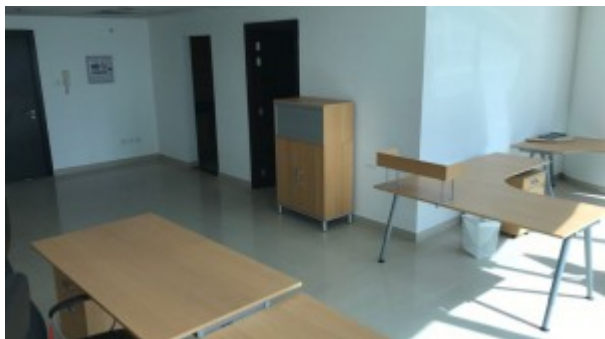

- Fridge
- Microwave

Community Features:

- 24/7 Security
- Central A/C
- Coffee Shop
- Firefighting system
- Licensed restaurant
- Maintenance
- Property management
- Prayer services
- Visitors parking

Please call us for exclusive viewing

+97156 205 4400/+9714 351 8133

Permit No. 4742

Property Gallery