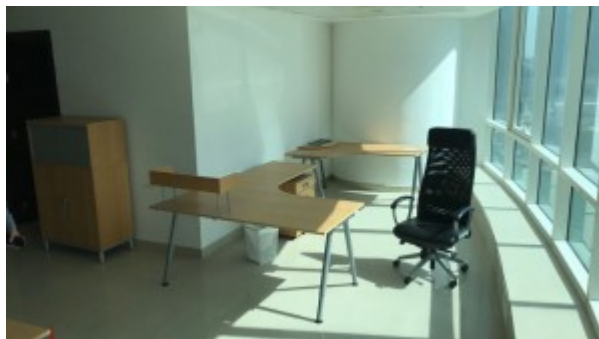

- Fridge
- Microwave

Community Features:

- 24/7 Security
- Central A/C
- Coffee Shop
- Firefighting system
- Licensed restaurant
- Maintenance
- Property management
- Prayer services
- Visitors parking

Please call us for exclusive viewing

+97156 205 4400/+9714 351 8133

Permit No. 4742

Property Gallery