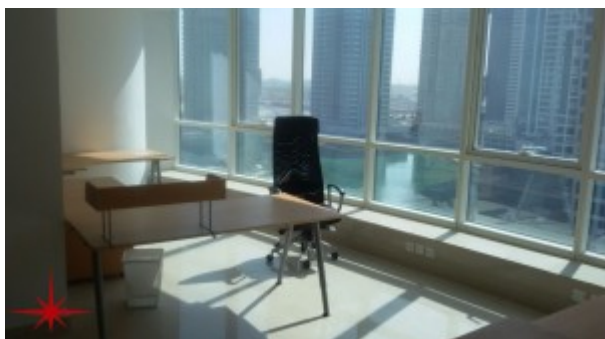

- Fridge
- Microwave

Community Features:

- 24/7 Security
- Central A/C
- Coffee Shop
- Firefighting system
- Licensed restaurant
- Maintenance
- Property management
- Prayer services
- Visitors parking

Please call us for exclusive viewing

+97156 205 4400/+9714 351 8133

Permit No. 4742

Property Gallery