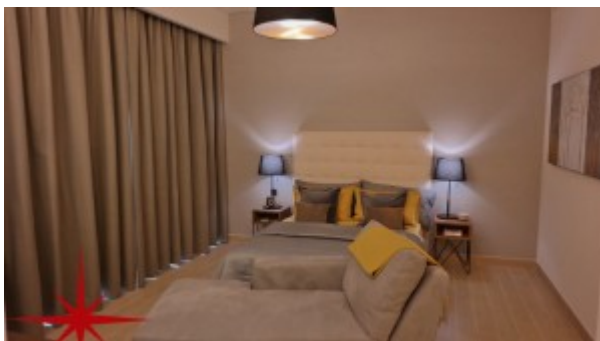

- BUA 700Sq Ft
- 1 Allocated parking space in the basement
- 1 En-suite
- Balcony
- Built-in wardrobe
- Ceramic Tiles

Community features:

- 24/7 Security
- Central A/C
- Children's play area outside
- Clubhouse
- Pets allowed
- Firefighting system
- Fitness club
- Health clinic
- International school
- Maintenance
- Prayers services
- Visitors parking

Please call us for an exclusive viewing

056-2054400/04-3518133

Permit No. 18285

Property Gallery

SAMSUNG CSC