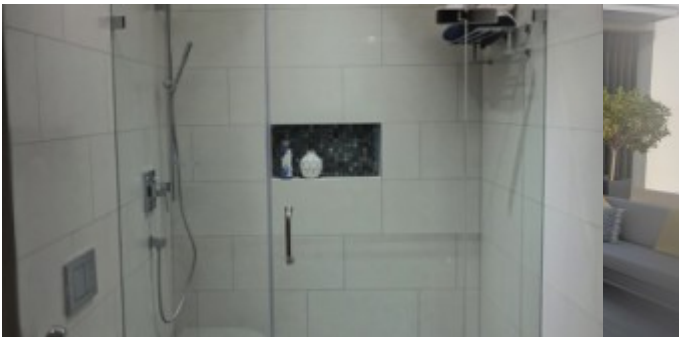

SAMSUNG CSC