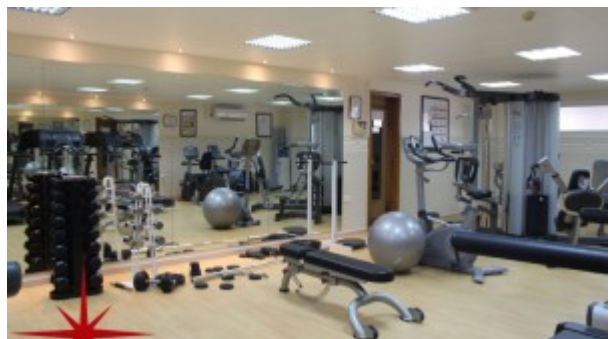

- 2 allocated parking space in the basement
- 2 en-suite bathroom
- 1 Balcony
- Built-in wardrobe
- Ceramic tiles
- Dish washer
- Maids room
- Laundry room
- Powder room
- Stove
- Washing machine

Community Features:

- 24/7 Security
- Central Air conditioned
- Pets allowed
- Fitness center
- Firefighting system
- Maintenance
- Prayers services
- Sauna
- Swimming pool
- Visitors parking

Please call us for exclusive viewing

056-2054400/04-3518133

Permit No. 4742

Property Gallery