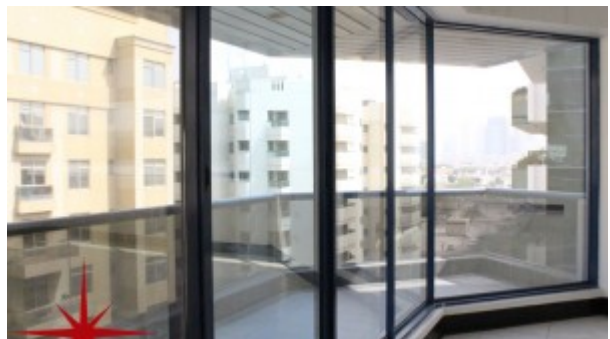

- 2 allocated parking space in the basement
- 2 en-suite bathroom
- 1 Balcony
- Built-in wardrobe
- Ceramic tiles
- Dish washer
- Maids room
- Laundry room
- Powder room
- Stove
- Washing machine

Community Features:

- 24/7 Security
- Central Air conditioned
- Pets allowed
- Fitness center
- Firefighting system
- Maintenance
- Prayers services
- Sauna
- Swimming pool
- Visitors parking

Please call us for exclusive viewing

056-2054400/04-3518133

Permit No. 4742

Property Gallery