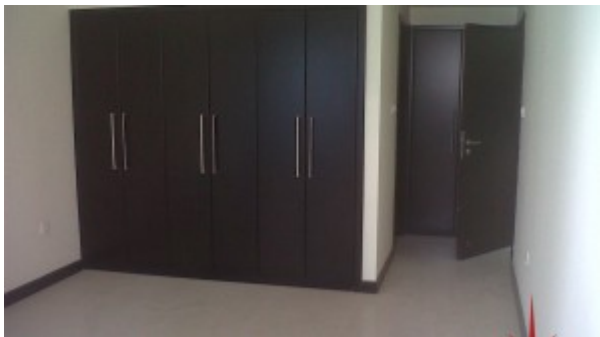

- Kitchen with beautiful cabinetry

Community features:

- 24/7 security
- Central A/C
- Children's swimming pool
- Children's play area inside
- Coffee shop
- Firefighting system
- Gymnasium
- Landscaped internal courtyards with waiting areas
- Lease management
- Licensed restaurants
- Maintenance
- Pets allowed
- Property management
- Swimming pool
- Visitors parking

Please call us for exclusive viewing

056-2054400/04-3518133

Permit No. 4742

Property Gallery