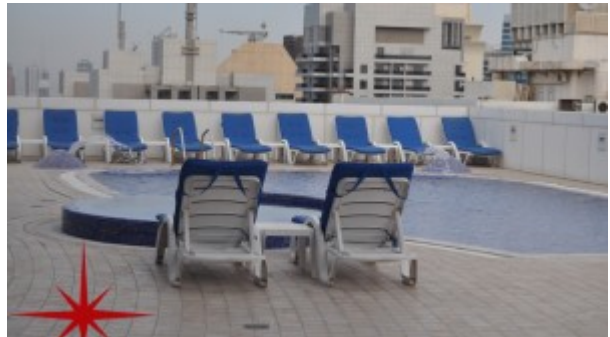

- o Microwave
- o Washing machine
- Ceramic Tiles
- Light fittings
- **Community features:**
- 24/7 Security
- Central A/C
- Children's swimming pool
- Children's play area inside
- Firefighting system
- Fitness club
- Gymnasium
- Licensed restaurant
- Maintenance
- Swimming pool
- Visitors parking

Please call us for exclusive viewing
056-2054400/04-3518133
Permit No. 4742

Property Gallery