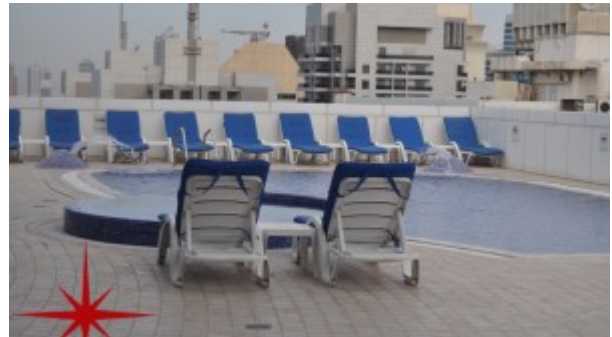

- o Microwave
- o Washing machine
- Ceramic Tiles
- Light fittings
- **Community features:**
- 24/7 Security
- Central A/C
- Children's swimming pool
- Children's play area inside
- Firefighting system
- Fitness club
- Gymnasium
- Licensed restaurant
- Maintenance
- Swimming pool
- Visitors parking

Please call us for exclusive viewing
056-2054400/04-3518133
Permit No. 4742

Property Gallery