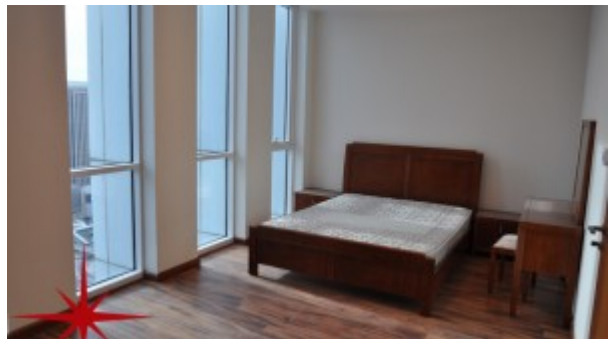

- Built in Kitchenette
  - o Fridge
  - o Microwave
  - o Washing machine
  - o Oven
- Ceramic Tiles
- Light fittings

Community features:

- 24/7 Security
- Central A/C
- Children's swimming pool
- Children's play area inside
- Firefighting system
- Fitness club
- Gymnasium
- Licensed restaurant
- Maintenance
- Swimming pool
- Visitors parking

Please call us for exclusive viewing

056-2054400/04-3518133

Permit No. 4742

Property Gallery