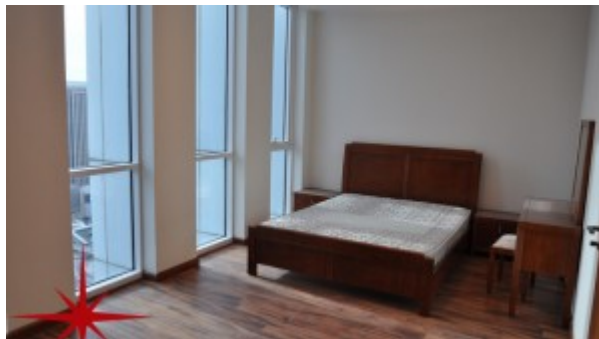

- Built in Kitchenette
  - o Fridge
  - o Microwave
  - o Washing machine
  - o Oven
- Ceramic Tiles
- Light fittings

Community features:

- 24/7 Security
- Central A/C
- Children's swimming pool
- Children's play area inside
- Firefighting system
- Fitness club
- Gymnasium
- Licensed restaurant
- Maintenance
- Swimming pool
- Visitors parking

Please call us for exclusive viewing

056-2054400/04-3518133

Permit No. 4742

Property Gallery