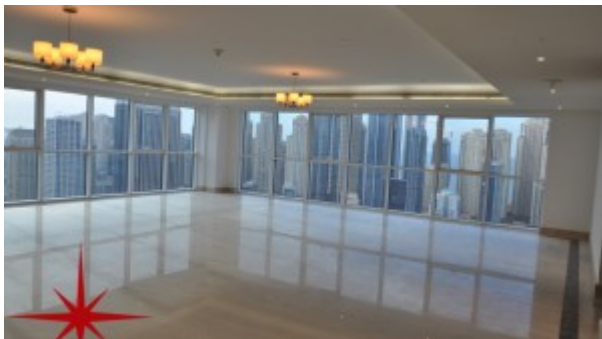

- Balcony
- Built-in Wardrobes
- Ceramic Tiles
- Light fittings

Community features:

- 24/7 Security
- Central A/C
- Children's swimming pool
- Children's play area inside
- Common washroom
- Firefighting system
- Fitness club
- Gymnasium
- Licensed restaurant
- Maintenance
- Swimming pool
- Visitors parking

Please call us for exclusive viewing

056-2054400/04-3518133

Permit No. 4742

Property Gallery