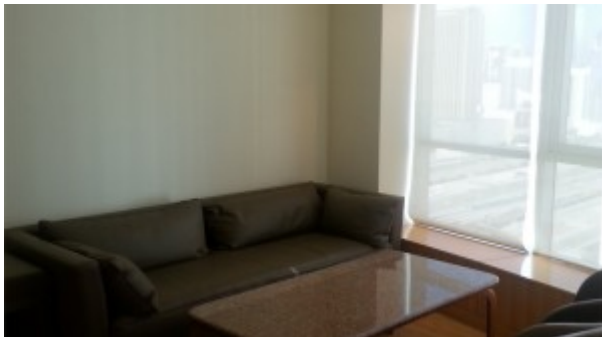

- Washroom
- Wooden flooring

Community features:

- 24/7 Security
- Central A/C
- Coffee shop
- Community center
- Firefighting system
- Lease management
- Licensed restaurant
- Maintenance
- Prayers services
- Property management
- Visitors parking

Please call us for exclusive viewing

056-2054400/04-3518133

Permit No. 4742

Property Gallery