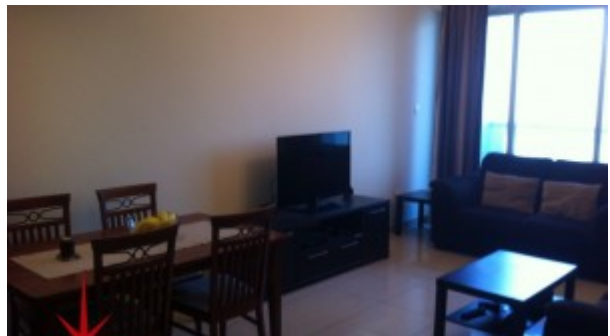

- Basement
- Built-in Wardrobes
- Ceramic Tiles
- Light fittings

Community features:

- 24/7 Security
- Central A/C
- Children's swimming pool
- Children's play area inside
- Common washroom
- Firefighting system
- Fitness club
- Gymnasium
- Licensed restaurant
- Maintenance
- Swimming pool
- Visitors parking

Please call us for exclusive viewing

056-2054400/04-3518133

Permit No. 4742

Property Gallery