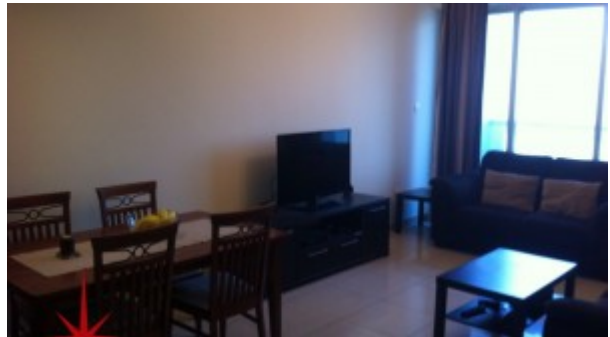

- Basement
- Built-in Wardrobes
- Ceramic Tiles
- Light fittings

Community features:

- 24/7 Security
- Central A/C
- Children's swimming pool
- Children's play area inside
- Common washroom
- Firefighting system
- Fitness club
- Gymnasium
- Licensed restaurant
- Maintenance
- Swimming pool
- Visitors parking

Please call us for exclusive viewing

056-2054400/04-3518133

Permit No. 4742

Property Gallery