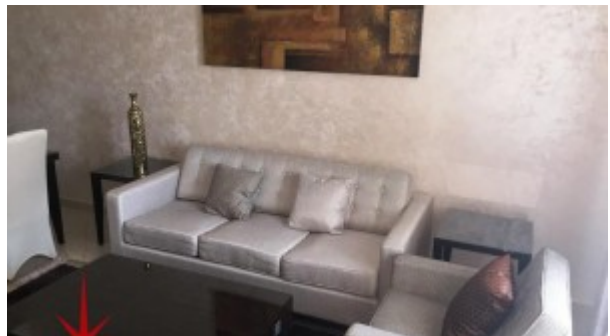

- Ceramic Tiles
- Light fittings

Community features:

- 24/7 Security
- Central A/C
- Children's swimming pool
- Children's play area outside
- Coffee Shop
- Community center
- Firefighting system
- Fitness club
- Licensed restaurant
- Maintenance
- Swimming pool
- Tennis court
- Visitors parking

Please call us for exclusive viewing

056-2054400/04-3518133

Permit No. 4742

Property Gallery