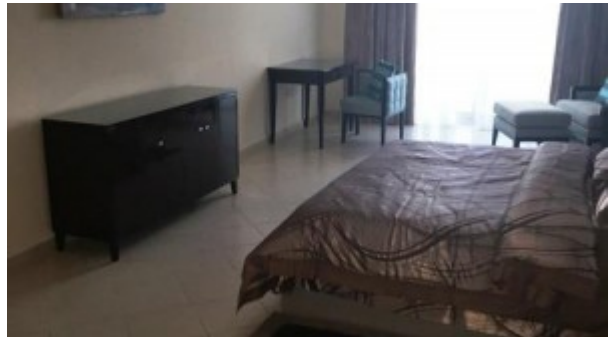

- Ceramic Tiles
- Light fittings

Community features:

- 24/7 Security
- Central A/C
- Children's swimming pool
- Children's play area outside
- Coffee Shop
- Community center
- Firefighting system
- Fitness club
- Licensed restaurant
- Maintenance
- Swimming pool
- Tennis court
- Visitors parking

Please call us for exclusive viewing

056-2054400/04-3518133

Permit No. 4742

Property Gallery