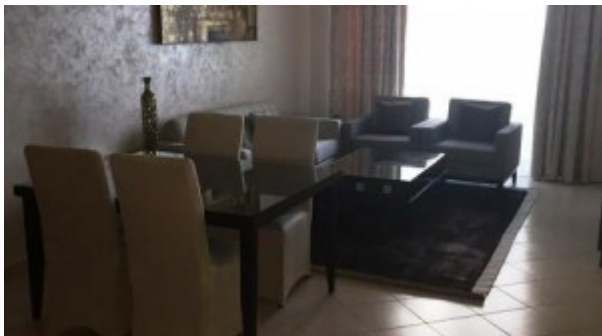

- Ceramic Tiles
- Light fittings

Community features:

- 24/7 Security
- Central A/C
- Children's swimming pool
- Children's play area outside
- Coffee Shop
- Community center
- Firefighting system
- Fitness club
- Licensed restaurant
- Maintenance
- Swimming pool
- Tennis court
- Visitors parking

Please call us for exclusive viewing

056-2054400/04-3518133

Permit No. 4742

Property Gallery