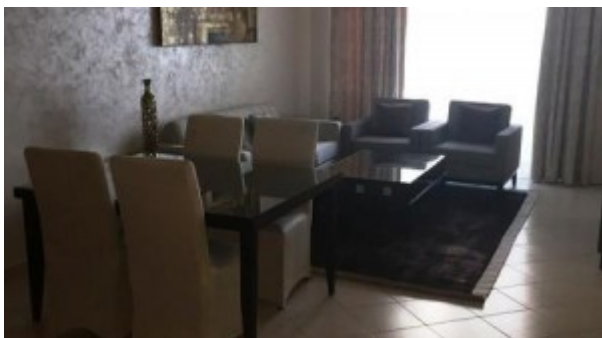

- Ceramic Tiles
- Light fittings

Community features:

- 24/7 Security
- Central A/C
- Children's swimming pool
- Children's play area outside
- Coffee Shop
- Community center
- Firefighting system
- Fitness club
- Licensed restaurant
- Maintenance
- Swimming pool
- Tennis court
- Visitors parking

Please call us for exclusive viewing

056-2054400/04-3518133

Permit No. 4742

Property Gallery