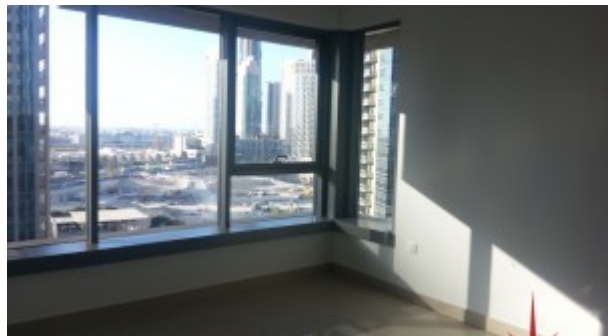

- Light fittings
- Ceramic tiles
- Separate area for washing machine with both hot & cold water lines
- Fully equipped kitchen, finished in wood & steel with:
  - o Fridge/Freezer
  - o Dishwasher
  - o Electric stove/oven

Community Features

- Gymnasium
- Swimming Pool
- 24 hours security
- Central A/C
- Landscaped Internal Courtyards
- Maintenance
- Property Management
- Visitors Parking
- Firefighting system

Please call us for exclusive viewing

056-2054400/04-3518133

Permit No. 4742

Property Gallery