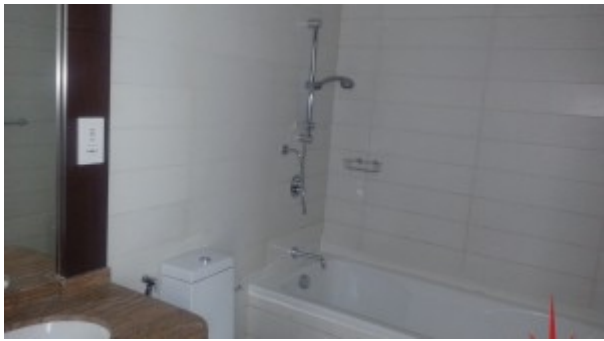

Corner 2 BR Apt With B Khalifa, D Mall, Address Hotel Views On A Lower Floor

Property is sold - ID: I-S-R-DTD-PZ-0913-02 - Downtown Dubai Dubai - Apartment

Bedrooms	2
Bathrooms	3
Plot Size	1249 sq ft
Parking	1
Available From	21-09-13
Ensuite	2
Half Bath	1
Price/Area	1921 sq ft
Posting Date	21/09/2013
View	Burj Khalifa/Dubai Mall/Old Town/The Address Hotel
Agent's Name	Naveed

This apartment has two en-suite bedrooms, separate powder room, 2 balconies and a huge lounge. A well equipped kitchen, finished in stainless steel and wood with built-in closets complementing its surroundings

Features:

- 2 bedroom with attached bathroom

- 1 powder room
- 2 Balconies
- Covered area 928 square feet
- 1 allocated parking space
- Built-in closets
- Coffee shop
- Super market
- Electric stove/oven
- Fridge/freezer
- Dishwasher
- Washing machine
- Gymnasium
- Swimming Pool
- 24 hours security
- Central A/C
- Landscaped Internal Courtyards
- Maintenance
- Property Management
- Visitors Parking
- Firefighting system
- Light fittings
- Ceramic tiles

Please call us for exclusive viewing

056-2054400/04-3518133

Permit No. 4742

Property Gallery

Property URL

<https://capellaproperties.ae/property/gorgeous-2-bedroom-apt-on-lower-floor-with-b-khalifa-d-mall-old-town-address-hotel-views-i-s-r-dtd-pz-0913-02/>