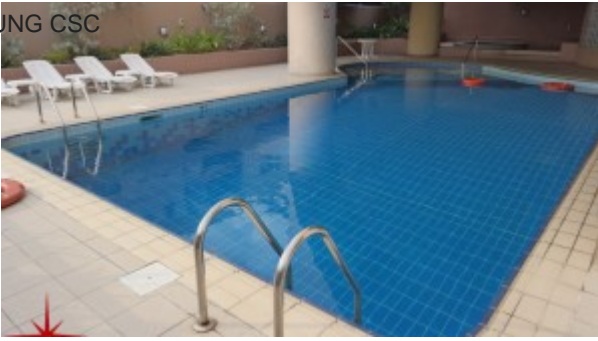

SAMSUNG CSC

SAMSUNG CSC