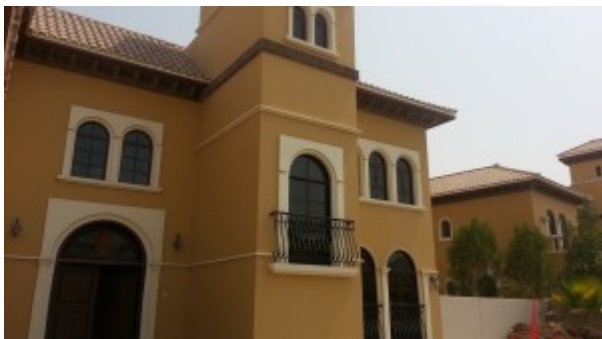

- 01 powder room
- Large family room on first floor
- Plot Size 14,500
- Built-up area 7,200 Square Feet
- 03 covered parking spaces
- Built-in closets
- Large terrace
- Balcony
- Maids and Drivers room with shared bathroom
- Landscaped internal courtyard with fountain
- Laundry rooms
- Light fittings
- Ceramic tiles
- Tennis court
- Prayers services
- Community center
- 24 hours security
- Central A/C
- Maintenance
- Property Management
- Visitors Parking
- Firefighting system
- Children play area outside

Please call us for exclusive viewing

056-2054400/04-3518133

Permit No. 4742

Property Gallery