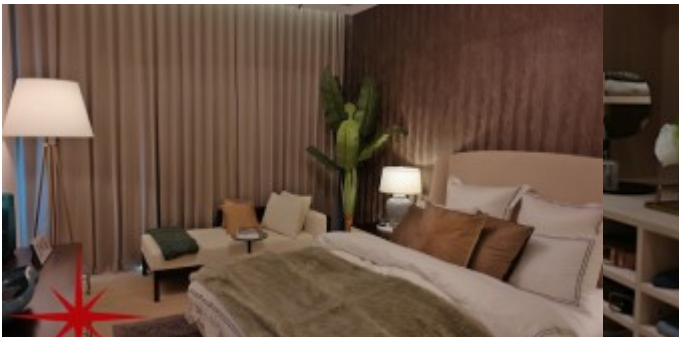

SAMSUNG CSC