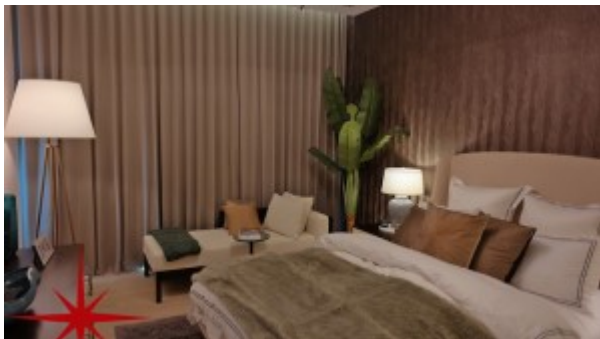

It is located in the close proximity to The Burj Khalifa (tallest building of the world), Dubai Mall and Dubai Fountain

Unit features:

- BUA 1,546Sq Ft
- Balcony
- Built-in Wardrobes
- Built-in kitchenette
  - o Electric Oven
  - o Dishwasher
  - o Fridge
  - o Microwave
- Ceramic Tiles
- Light fittings
- Walk-in Closet

Community features:

- 24/7 Security
- Central A/C
- Children's swimming pool
- Children's play area inside
- Firefighting system
- Gymnasium
- Licensed restaurant
- Maintenance
- Pets allowed
- Swimming pool

Please call us for exclusive viewing

056-2054400/04-3518133

Permit No. 18285

Property Gallery

SAMSUNG CSC