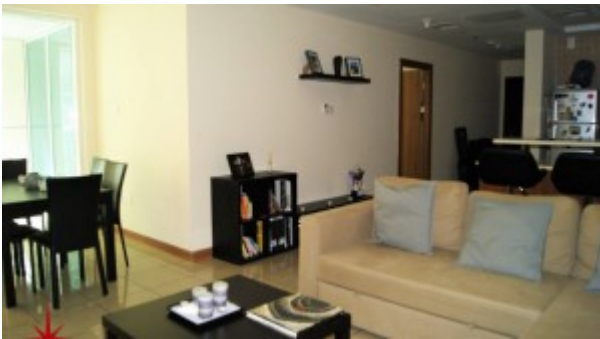

Community features:

- 24/7 Security
- Central A/C
- Children's swimming pool
- Children's play area inside
- Common washroom
- Firefighting system
- Fitness club
- Gymnasium
- Licensed restaurant
- Maintenance
- Pets Allowed
- Swimming pool

Please call us for exclusive viewing

056-2054400/04-3518133

Permit No. 4742

Property Gallery