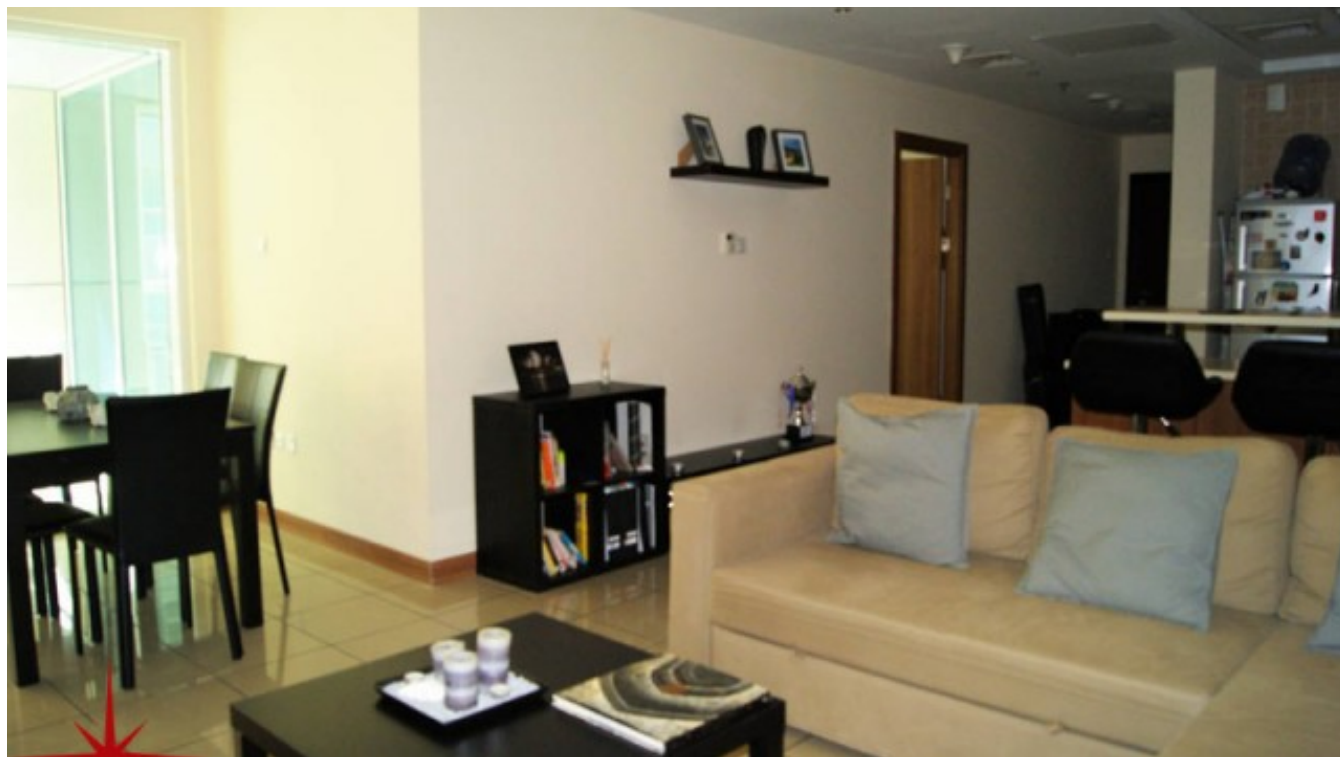

# DUBAI MARINA, SULafa TOWER, 1 BR APT, CLOSE TO METRO STATION AND TRAM STATION

Property is rented - ID: I-L-R-DMR-HK-0915-01 - Dubai Marina Sulafa Tower - Apartment

## BUA 916Sq Ft, Dubai Marina, Sulafa Tower, Stunning 1 BR Apt, Close to Metro Station and Tram Station

Bedrooms	1
Bathrooms	2
Plot Size	916 sq ft
Living Area	916 sq ft
Parking	1
Available From	6-Sep-2015
Ensuite	1
Half Bath	1
Price/Area	93 sq ft
Posting Date	06/09/2015
View	Community View

Unit features:

- BUA 916Sq Ft
- Balcony
- Built-in Wardrobes
- Ceramic Tiles
- Light fittings
- Walk-in Closet

Community features:

- 24/7 Security
- Central A/C
- Children's swimming pool
- Children's play area inside
- Common washroom
- Firefighting system
- Fitness club
- Gymnasium
- Licensed restaurant
- Maintenance
- Pets Allowed
- Swimming pool