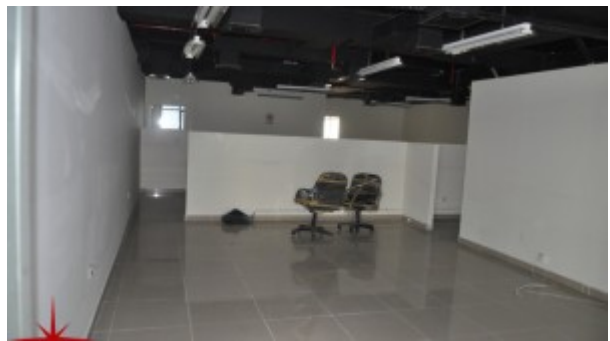

- 24/7 Security
- Central A/C
- Common washroom
- Firefighting system
- Lease management
- Licensed restaurant
- Maintenance
- Visitors parking

Please call us for exclusive viewing
056-2054400/04-3518133
Permit No. 4742

Property Gallery