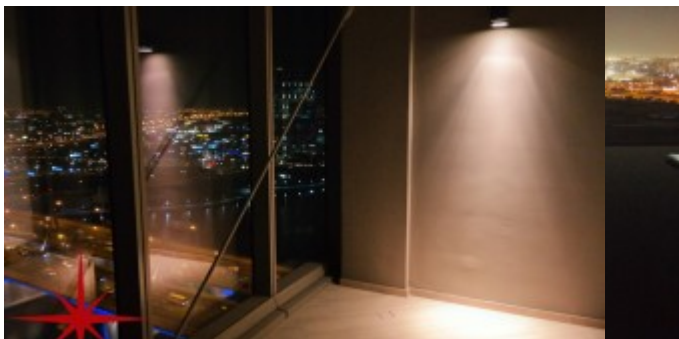

SAMSUNG CSC