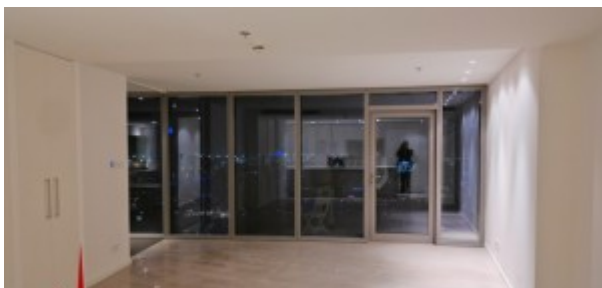

- Ceramic Tiles
- Light fittings

Community features:

- 24/7 Security
- Central A/C
- Children's swimming pool
- Common washroom
- Firefighting system
- Fitness club
- Gymnasium
- Maintenance
- Pets allowed
- Swimming pool
- Visitors parking

Please call us for exclusive viewing

056-2054400/04-3518133

Permit No. 4742

Property Gallery