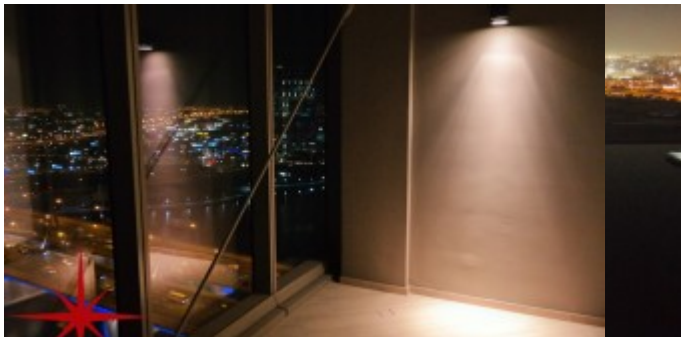

SAMSUNG CSC