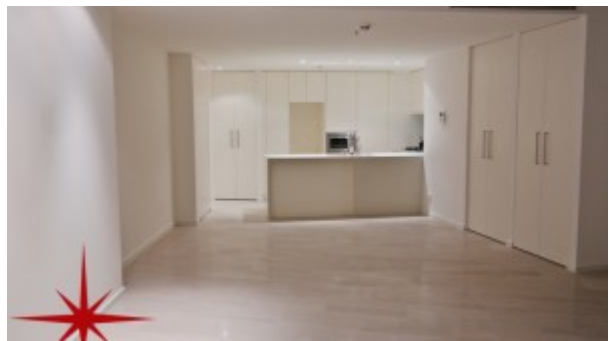

SAMSUNG CSC