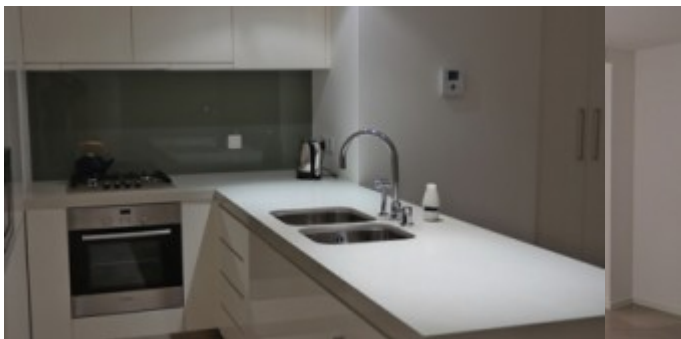

SAMSUNG CSC