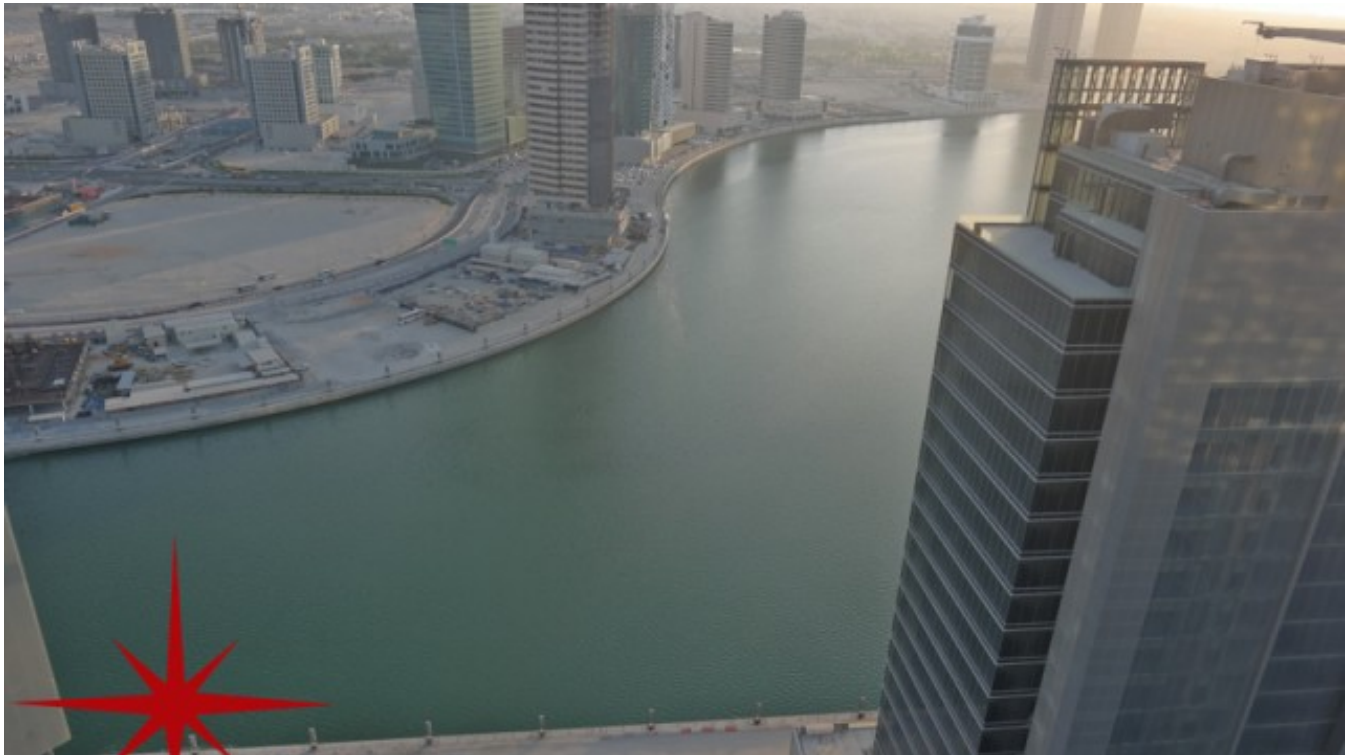

Exclusively with capella properties, Shell And Core Office With Canal Views

AED 1,068,900 - ID: I-S-C-BSB-HK-1015-01 - Business Bay Business Bay - Office

BUA 1,018Sq Ft, Business Bay, Shell and Core Office with Canal views

Plot Size	1018 sq ft
Living Area	1018 sq ft
Parking	1
Available From	21-Oct-2015
Price/Area	1050 sq ft
Posting Date	21/10/2015
View	Business Bay Canal

For detailed virtual tours of properties in Dubai, visit www.capellaproperties.ae
capella properties, Redefining Real Estates in Dubai UAE

This commercial unit is conveniently located on the main road in the centre of Business Bay, Dubai. It has easy access to Sheikh Zayed Road, Al Khail Road and the Business Bay Metro Station

Business bay is a central business district in Dubai, United Arab Emirates. The district features numerous skyscrapers located in an area where Dubai Creek is to be extended.

Business Bay will eventually have upwards of 240 buildings, comprising commercial and residential developments. Business Bay will be a new 'city' within the city of Dubai and is being built as a commercial, residential and business cluster along a new extension of Dubai Creek extending from Ras Al Khor to Sheikh Zayed Road. Covering an area of 64,000,000 square feet (5,900,000 m²), once completed it will comprise office and residential towers set in landscaped gardens with a network of roads, pathways and canals. It is on its way to becoming the region's business capital as well as a freehold city.

Unit features:

- BUA 1,018Sq Ft
- 1 dedicated parking space
- Shell and Core Unit

Community features: