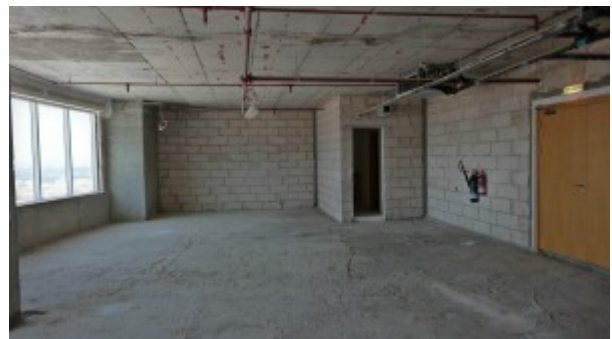

- Shell and core unit

Community Features:

- 24/7 Security
- Central A/C
- Coffee shop
- Firefighting system
- Landscaped internal courtyards
- Licensed restaurants
- Property management
- Visitors parking

Please call us for exclusive viewing

056-2054400/04-3518133

Permit No. 4742

Property Gallery