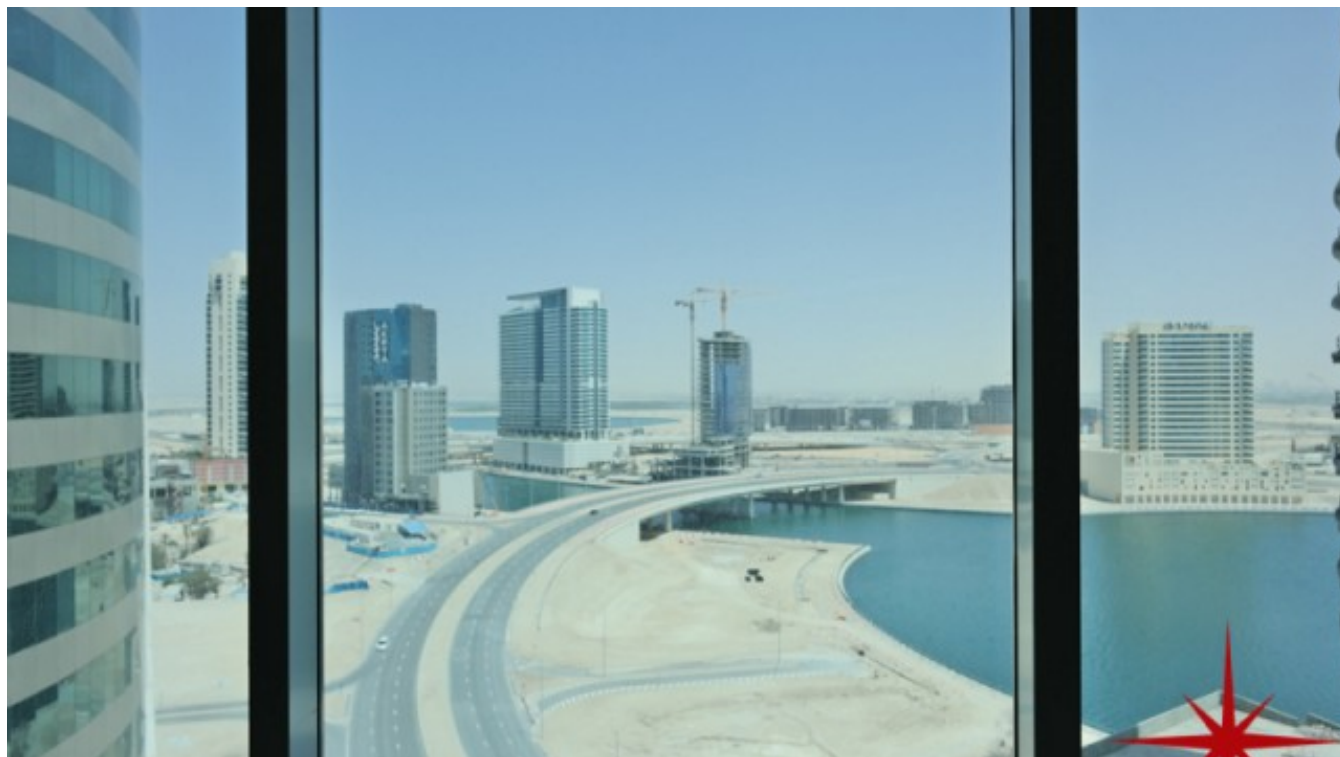

Business Bay, Empire Heights, Shell and Core Office on a Higher Floor with Business Bay Lake View

Property is sold - ID: I-S-C-BSB-CP-0414-04 - Business Bay Business Bay - Office

Bathrooms	1
Plot Size	1340 sq ft
Living Area	1340 sq ft
Parking	1
Available From	19-Apr-14
Price/Area	1055 sq ft
Posting Date	18/04/2014
View	B Bay Lake

BUA 1,340 Sq Ft, Office in an exclusive commercial building, this shell and core office has finished private washroom and kitchenette, with Business Bay Lake View

For detailed virtual tours of properties in Dubai, visit www.capellaproperties.ae

Empire Heights has easy access to Al Khail road and Dubai Mall, this newly finished project is an ideal location for a cooperate office with ample parking space. These offices has been designed with a discerning corporate user in mind!

The landmark twin 16 stories towers are supported by an imposing three stories high podium offering Fantastic Retail, Restaurants and Cafes and a beautifully landscaped Alfresco Promenade. Common areas are superbly appointed with

superior finishes and elegant design

The podium also provides that all important parking for you, your associates, staff and visitors. In all Empire Heights provides the perfect work-life balance

This stunning building adds to the vista that already boasts the world famous Burj Khalifa and the skyline of DIFC Empire Heights has been developed by GPD Investments – a European property investment and development group with offices in Dubai, London and Geneva

Unit features:

- BUA 1,340Sq Ft
- Built-in kitchenette
- Built-in private washroom