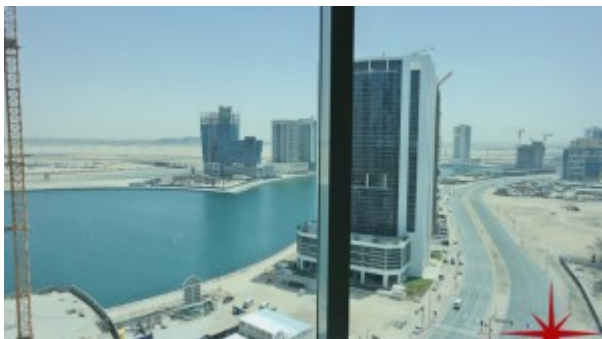

- Shell and core unit

Community Features:

- 24/7 Security
- Central A/C
- Coffee shop
- Firefighting system
- Landscaped internal courtyards
- Licensed restaurants
- Property management
- Visitors parking

Please call us for exclusive viewing

056-2054400/04-3518133

Permit No. 4742

Property Gallery