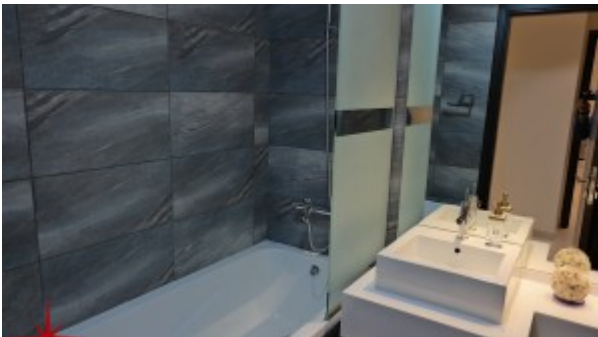

SAMSUNG CSC