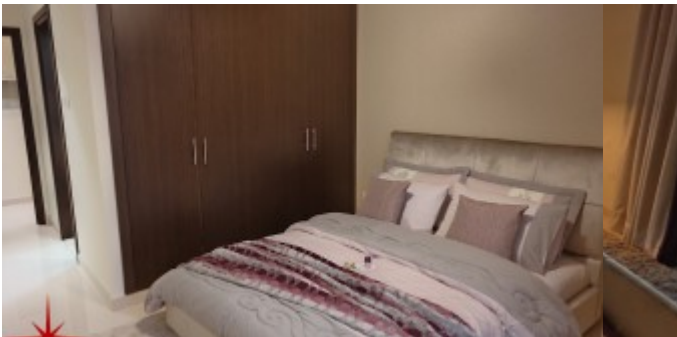

SAMSUNG CSC