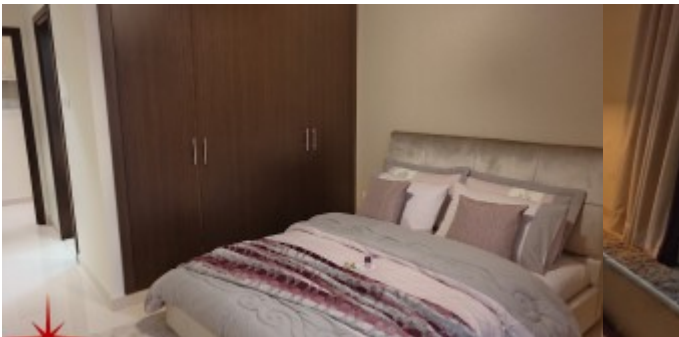

SAMSUNG CSC