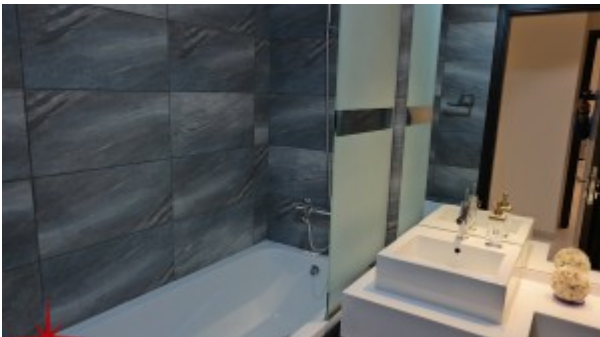

SAMSUNG CSC