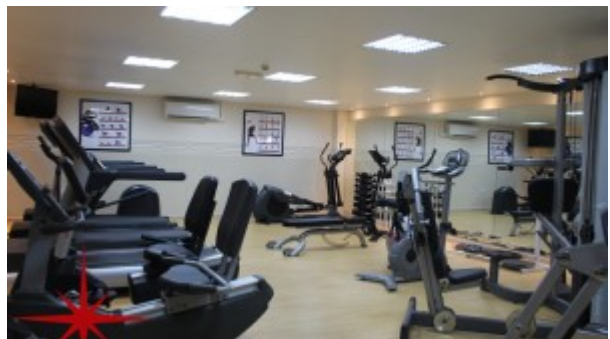

### Unit features:

- BUA 2,350Sq Ft
- 1 allocated parking space in the basement
- 1 En-suite bathroom
- 1 Balcony
- Built-in wardrobe

- Ceramic tiles
- Maids room
- Laundry room
- Powder room

**Community features:**

- 24/7 Security
- Central Air conditioned
- Pets allowed
- Fitness center
- Firefighting system
- Maintenance
- Prayers services
- Sauna
- Swimming pool
- Visitors parking

**Please call us for exclusive viewing**