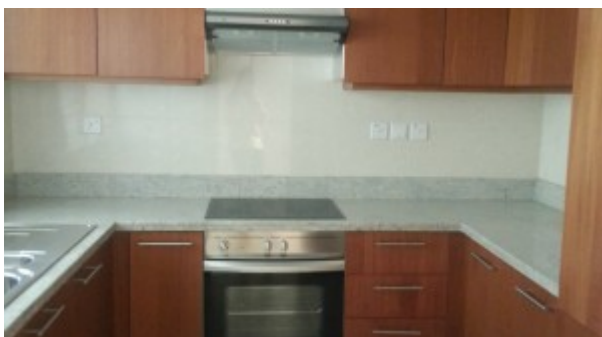

- Walk-in closet
- 1 allocated parking space
- Light fittings
- Ceramic tiles
- Washing machine
- Modern beautiful kitchen with:
  - o Fridge/freezer
  - o Dishwasher
  - o Electric stove/oven

Community features:

- 24/7 security
- Lease management
- Central A/C
- Children's swimming pool
- Landscaped Internal Courtyards
- Maintenance
- Property Management
- Gymnasium
- Swimming Pool
- Visitors Parking
- Firefighting system
- Super market
- Coffee shop

Please call us for exclusive viewing
056-2054400/04-3518133
Permit No. 4742

Property Gallery