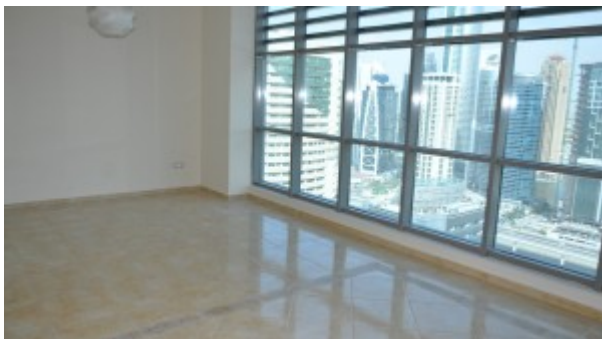

- o Washing machine
- o Oven
- Ceramic Tiles
- Light fittings

Community features:

- 24/7 Security
- Central A/C
- Children's swimming pool
- Children's play area inside
- Firefighting system
- Gymnasium
- Licensed restaurant
- Maintenance
- Swimming pool

Please call us for exclusive viewing

056-2054400/04-3518133

Permit No. 4742

Property Gallery