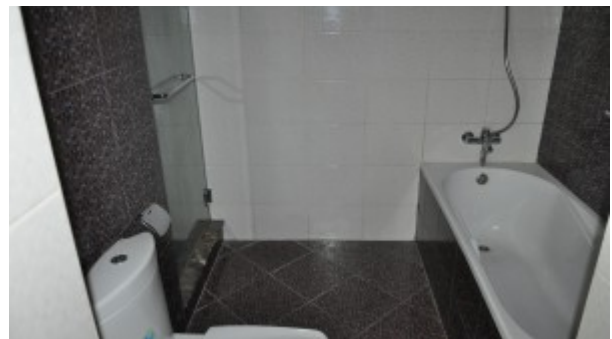

- o Washing machine
- o Oven
- Ceramic Tiles
- Light fittings

Community features:

- 24/7 Security
- Central A/C
- Children's swimming pool
- Children's play area inside
- Firefighting system
- Gymnasium
- Licensed restaurant
- Maintenance
- Swimming pool

Please call us for exclusive viewing

056-2054400/04-3518133

Permit No. 4742

Property Gallery