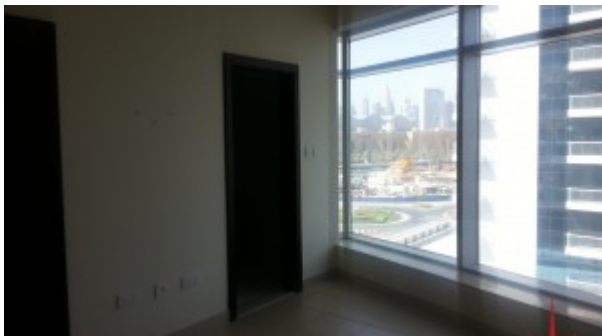

- Coffee shop
- Super market
- Electric stove/oven
- Fridge/freezer
- Dishwasher
- Washing machine
- Gymnasium
- Swimming Pool
- 24 hours security
- Central A/C
- Landscaped Internal Courtyards
- Maintenance
- Property Management
- Visitors Parking
- Firefighting system
- Light fittings
- Ceramic tiles

Please call us for exclusive viewing

056-2054400/04-3518133

Permit No. 4742

Property Gallery