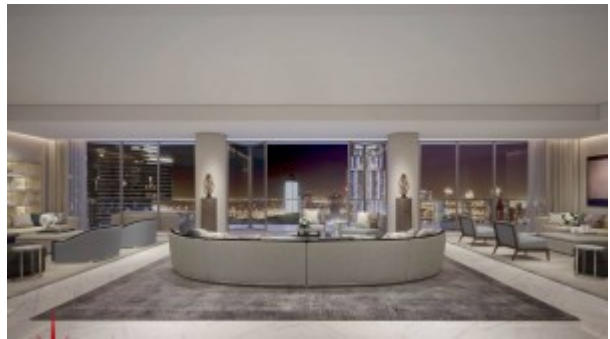

Property Gallery