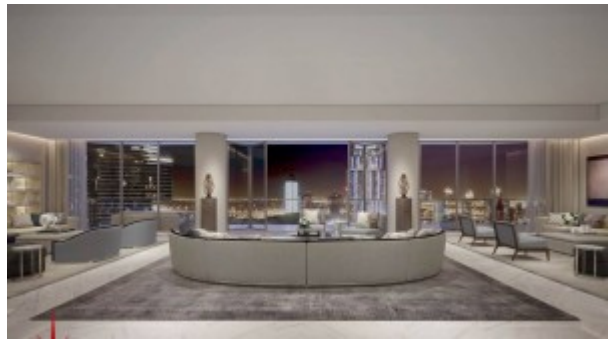

Property Gallery