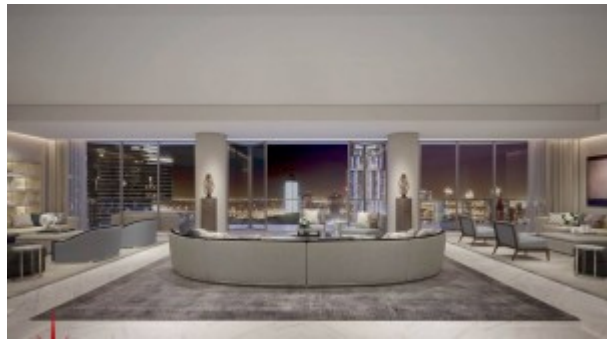

Property Gallery